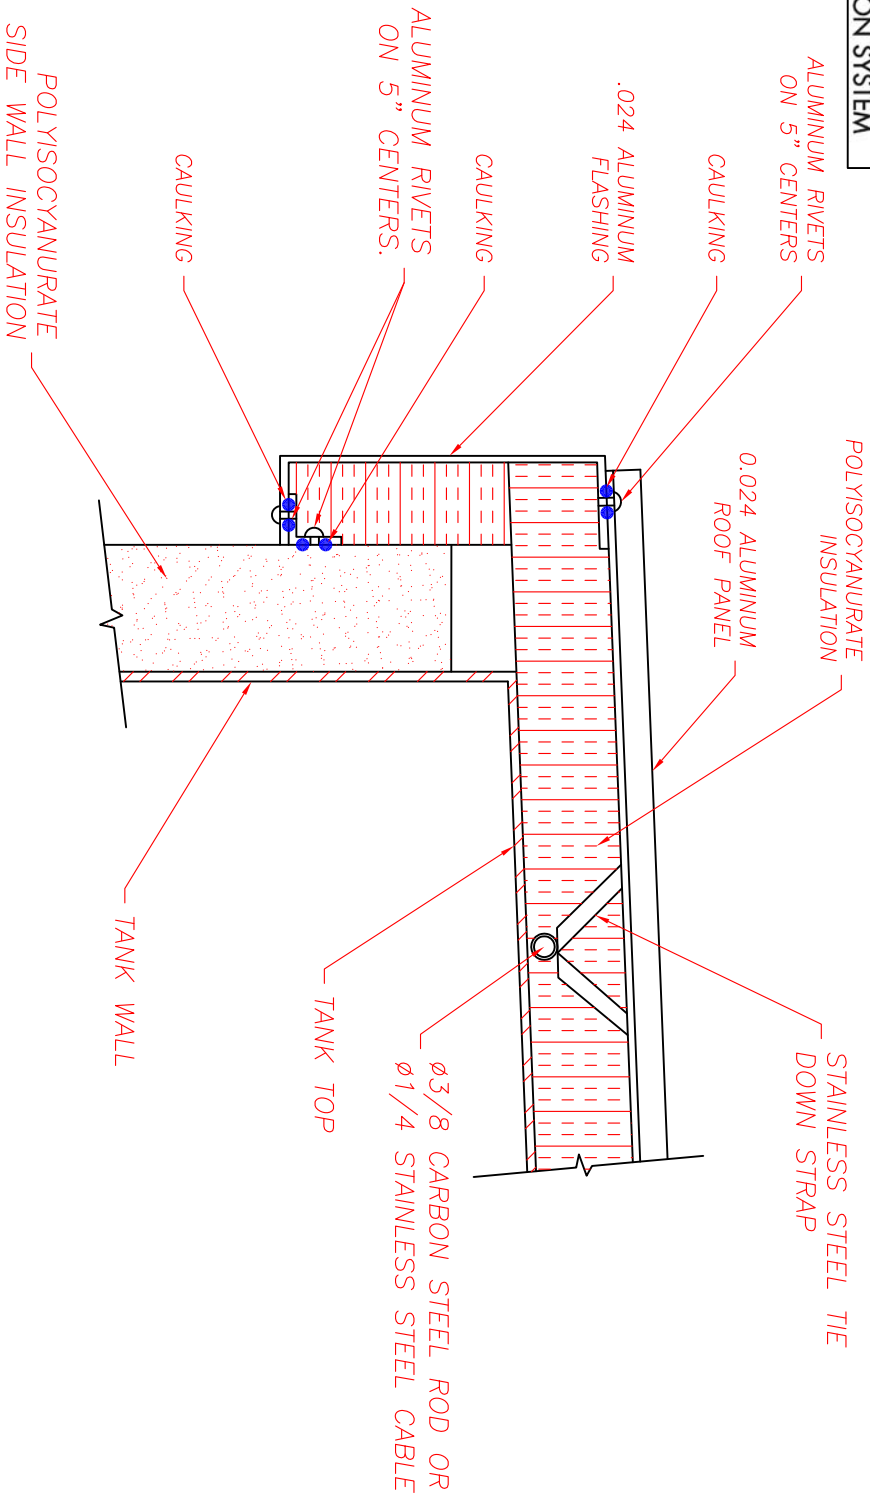

VERTICAL STANDING SEAM
PANEL INSULATION SYSTEM

STANDING SEAM ROOF EDGE FLASHING DETAIL

STANDING SEAM ROOF
EDGE SYSTEM

DWG NO. SW-07-03

PANEL COLOR:

SCALE: N/A
DATE: 11-22-17

SHT. 1 OF 1

REV.
00