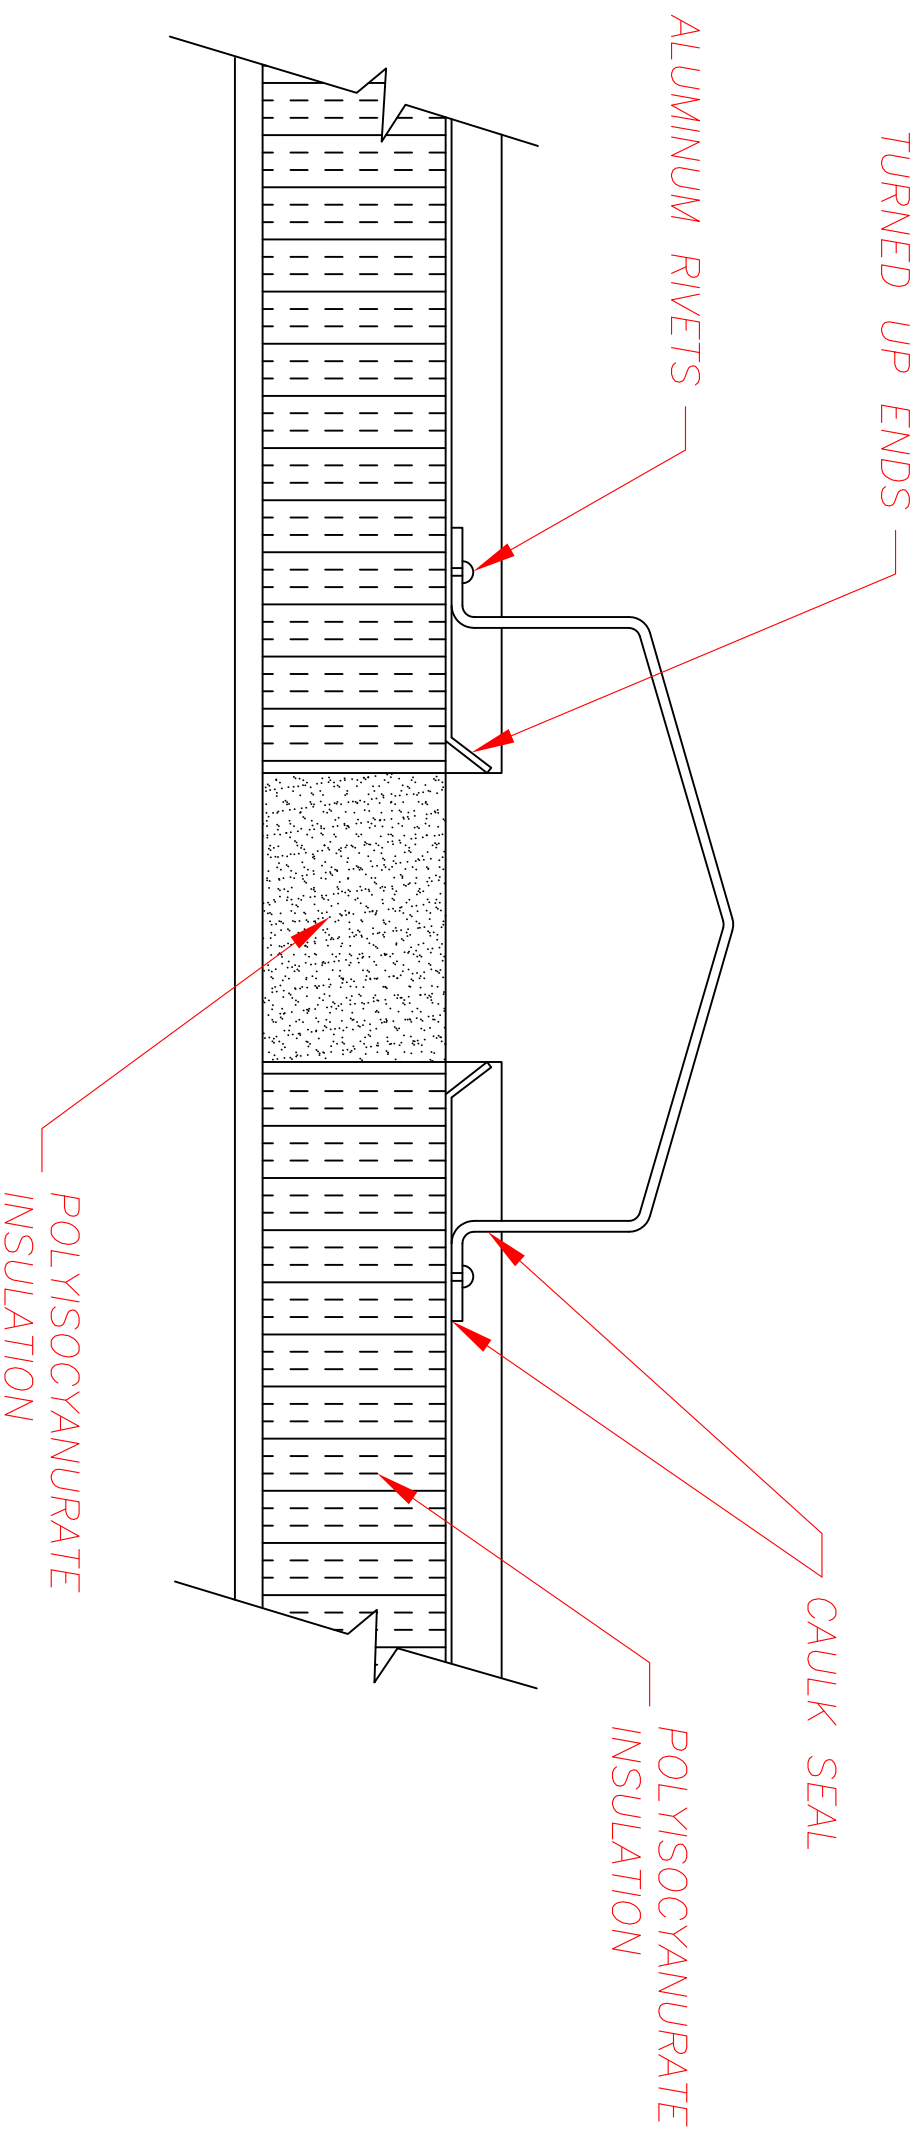

PANEL SYSTEM

EXPANSION JOINT DETAIL

ROOF EXPANSION JOINT DETAIL

DWG NO. SW-07-07		REV. 00
SCALE-N/A	PANEL COLOR:	SHT. 1 OF 1
DATE: 4-3-11		